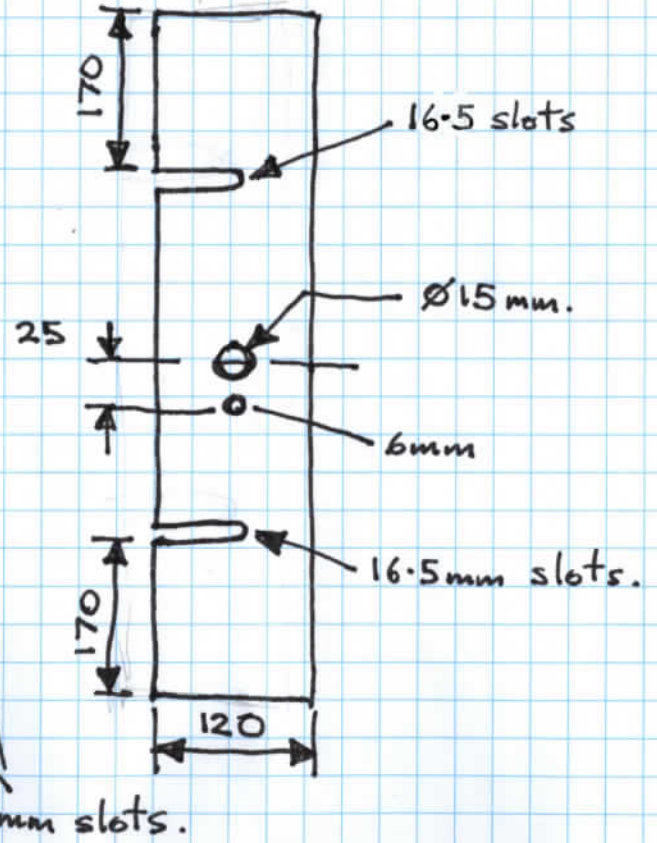

ENDS x 2

BRACE

TOP PLATE

ORIENTEERING SAWHORSES

12mm PLYWOOD.

Phillip Herries  
HBOC.