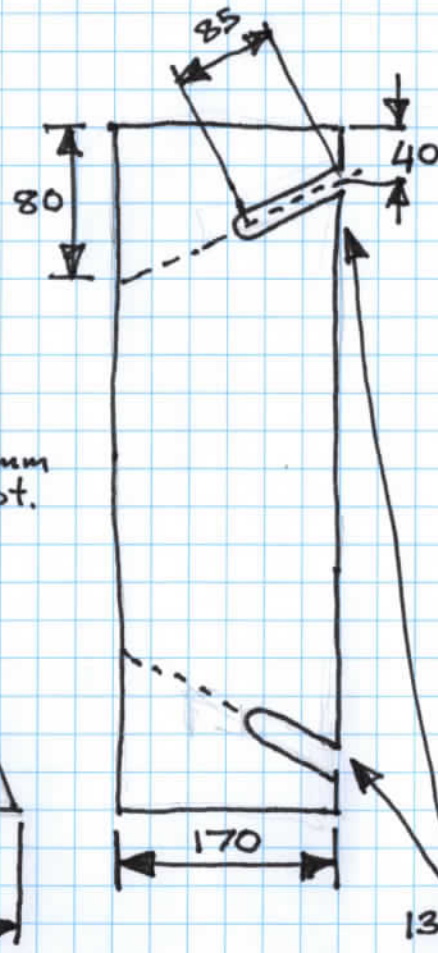

ENDS x 2

BRACE

TOP PLATE

ORIENTEERING SAWHORSES

12mm PLYWOOD.

Phillip Herries  
HBOC.