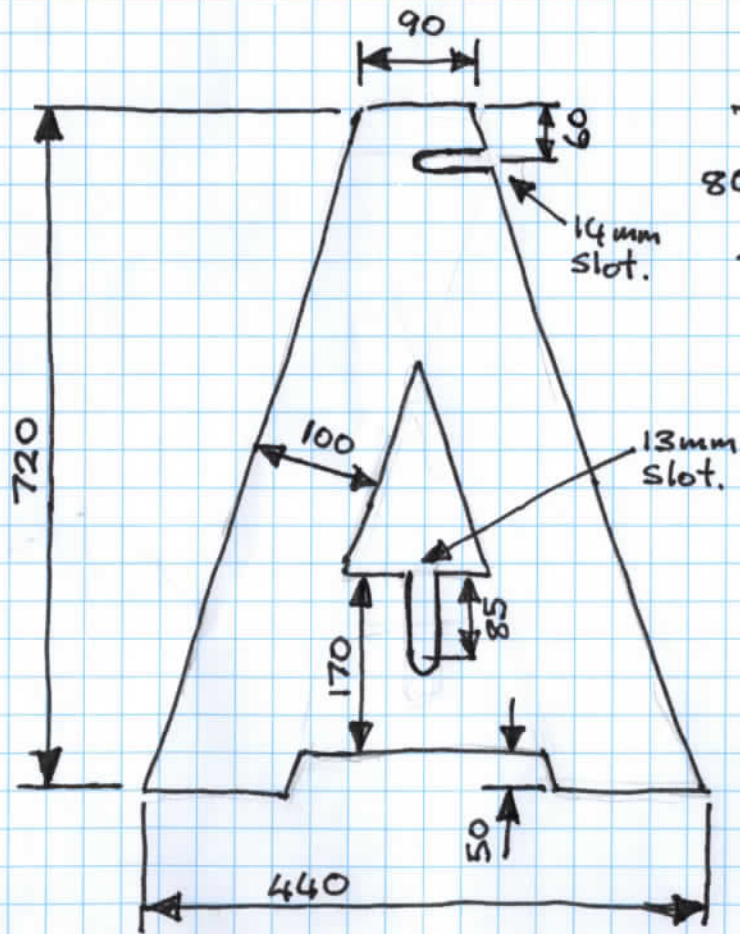

ENDS x 2

BRACE

TOP PLATE

ORIENTEERING SAWHORSES

12mm PLYWOOD.

Phillip Herries  
HBOC.